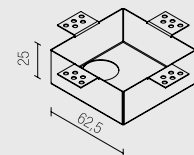

- Assembly with spring on outer casing.
- Full light diffusion.
- Power supply: 12Vdc
- Cable: cm. 50

CONNECT IN PARALLEL

DIMENSIONI / DIMENSIONS

ACCESSORI / ACCESSORIES

Alimentatori pag. 258
Drivers page 258