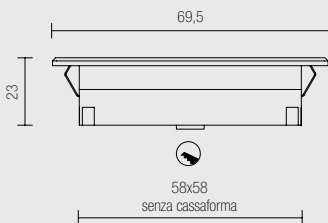

- Assembly with spring on outer casing.
- Full light diffusion.
- Power supply: 12Vdc
- Cable: cm. 50

CONNECT IN PARALLEL

DIMENSIONI / DIMENSIONS

ACCESSORI / ACCESSORIES

Alimentatori pag. 258
Drivers page 258