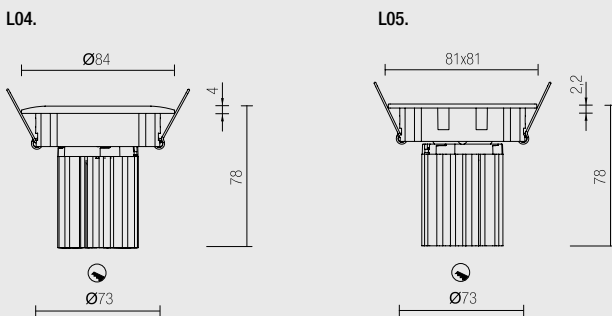

It can be installed on indoor locations.

- Spring assembly.
- Choice of secondary optic.
- Power supply: 200mA
- Cable: cm. 50

CONNECT IN SERIES

DIMENSIONI / DIMENSIONS

ACCESSORI / ACCESSORIES

Alimentatori pag. 265
Drivers page 265