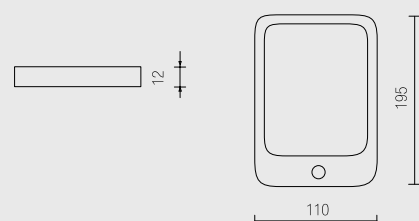

It can be installed on indoor or outdoor locations.

- Spring assembly.
- Full-light diffusion.
- Power supply: 12Vdc
- Cable: cm. 150 + PLUG

CONNECT IN PARALLEL

DIMENSIONI / DIMENSIONS

ACCESSORI / ACCESSORIES