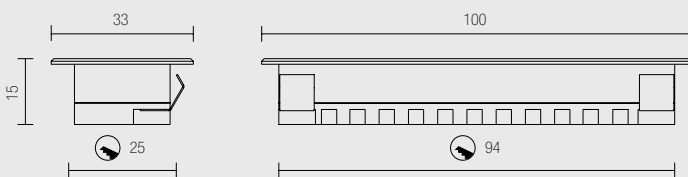

DIMENSIONI / DIMENSIONS