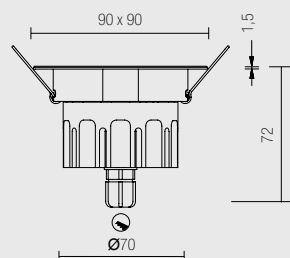

- Spring assembly.
- Choice of secondary optic.
- Power supply: 350/500mA
- Cable: cm. 50

CONNECT IN SERIES

DIMENSIONI / DIMENSIONS

L24.

L25.

ACCESSORI / ACCESSORIES

Alimentatori pag. 262-263
Drivers page 262-263