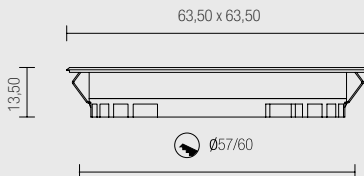

- *Spring assembly.*
- *Full light diffusion.*
- *Power supply: 12Vdc*
- *Cable: cm. 150 + PLUG*

CONNECT IN PARALLEL

DIMENSIONI / DIMENSIONS

L15.

L15Q.

ACCESSORI / ACCESSORIES

Alimentatori pag. 258
Drivers page 258