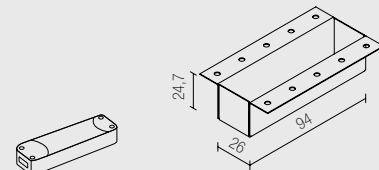

- *Assembly with spring on outer casing.*
- *Full light diffusion.*
- *Power supply: 24Vdc*
- *Cable: cm. 50*

CONNECT IN PARALLEL

DIMENSIONI / DIMENSIONS

ACCESSORI / ACCESSORIES

Alimentatori pag. 260
Drivers page 260