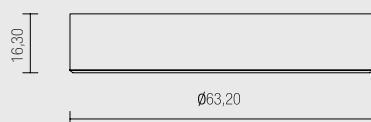

- Hidden springs assembly.
- Full light diffusion.
- Power supply: 12Vdc
- Cable: cm. 150 + PLUG

CONNECT IN PARALLEL

DIMENSIONI / DIMENSIONS

ACCESSORI / ACCESSORIES

L15D.

L15QD.

Alimentatori pag. 258
Drivers page 258