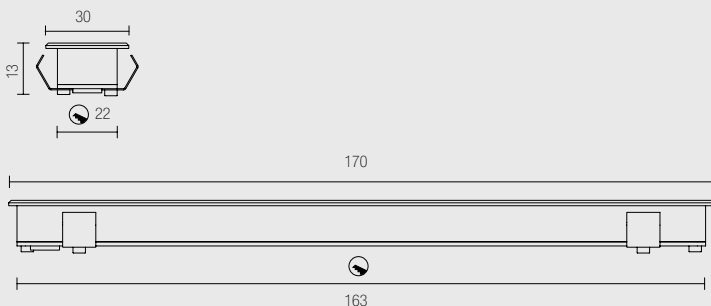

DIMENSIONI / DIMENSIONS

ACCESSORI / ACCESSORIES

CODICI BASE / BASE CODES

L15S.

FINITURE / FINISHINGS

- ☐ 1 Bianco / White
- ☐ 2 Nero / Black
- ☐ 5 Alluminio brillante / Bright aluminum
- ☐ 7 Alluminio satinato / Satin aluminum

COLORE LED / LED COLOR

- ☐ BN 4000°K
- ☐ BC 3000°K
- ☐ CC 2700°K

POTENZA / POWER

1,5W - 24Vdc - 127lm

Esempio di codifica: Prodotto REMOVE MINUS + Finitura alluminio + Colore led 3000°K = Codice: **L15S.7BC**
Example of codification: Product REMOVE MINUS + Finishing aluminium + Led color 3000°K = Code: L15S.7BC