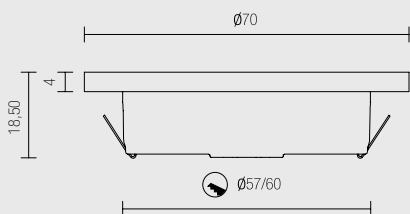

GIORDAN LD

F01LD.

Incasso in termoplastico stampato con MID-POWER LED.
Indicato come illuminazione primaria per piccoli ambienti,
di complemento e per arredi. Installabile in ambienti interni.

- Montaggio con molla.
- Diffusione Full Light.
- Alimentazione: 12Vdc
- Cavo: cm. 150 + PLUG

COLLEGARE IN PARALLELO

*Turned aluminium printed recessed spot with MID-POWER LED.
It is suitable as main lighting for small locations, as complement
or as furnishings lighting. It can be installed on indoor locations.*

- Spring assembly.
- Full light diffusion.
- Power supply: 12Vdc
- Cable: cm. 150 + PLUG

CONNECT IN PARALLEL

GIORDAN LD PLAFONE

F01LDD.

Plafone in termoplastico stampato con MID-POWER LED.
Indicato come illuminazione primaria per piccoli ambienti,
di complemento e per arredi. Installabile in ambienti interni.

- Montaggio con viti a scomparsa.
- Diffusione Full Light.
- Alimentazione: 12Vdc
- Cavo: cm. 150 + PLUG

COLLEGARE IN PARALLELO

*Printed Thermoplastic ceiling spot with MID-POWER LED.
It is suitable as main lighting for small locations, as complement
or as furnishings lighting. It can be installed on indoor locations.*

- Hidden springs assembly.
- Full light diffusion.
- Power supply: 12Vdc
- Cable: cm. 150 + PLUG

CONNECT IN PARALLEL

DIMENSIONI / DIMENSIONS

F01LD.

F01LDD.

ACCESSORI / ACCESSORIES

Alimentatori pag. 258
Drivers page 258

Sistema di connessione rapida pag. 271
Quick connection system page 271

CODICI BASE / BASE CODES

F01LD. F01LDD.

FINITURE / FINISHINGS

- ☐ 1 Bianco / White
- ☐ 2 Nero / Black
- ☐ 4 Bronzo / Bronze
- ☐ 6 Cromo lucido / Polish chrome
- ☐ 7 Alluminio satinato / Satin aluminium
- ☐ 9 Oro lucido / Polish gold

VETRO / GLASS

- ☐ T Trasparente
  Transparent
- ☐ O Opalino
  Opaline

COLORE LED / LED COLOR

- ☐ BN 4000°K
- ☐ BC 3000°K
- ☐ CC 2700°K

POTENZA / POWER

3W - 12 Vdc - 324 lm