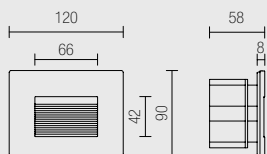

- *Minimal and elegant line.*
- *Power supply included.*
- *Cable: cm. 30.*

CONNECT IN PARALLEL

DIMENSIONI / DIMENSIONS

CODICI BASE / BASE CODES

L13.

FINITURE / FINISHINGS

- 1 Bianco / White
- 2 Nero / Black
- 5 Alluminio brillante / Bright aluminum
- 7 Alluminio satinato / Satin aluminum