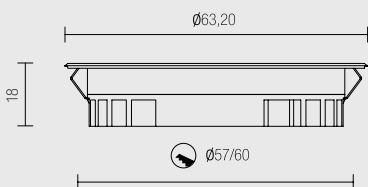

Incasso in alluminio tornito con MID-POWER LED ad alimentazione diretta. Indicato come illuminazione primaria per ambienti residenziali e retail. Installabile in ambienti interni.

- Montaggio con molla.
- Diffusione Full Light.
- Alimentazione: 220V
- Cavo: cm. 30
- COLLEGARE IN PARALLELO

Turned aluminium recessed spot with direct power supply MID-POWER LED.

It is suitable as main lighting for residential areas and retails.

It can be installed on indoor locations.

- Spring assembly.
- Full light diffusion.
- Power supply: 220V
- Cable: cm. 30

CONNECT IN PARALLEL

ELETTRA Q

L18Q.

Incasso in alluminio tornito con MID-POWER LED ad alimentazione diretta.

Indicato come illuminazione primaria per ambienti residenziali e retail.

Installabile in ambienti interni.

- Montaggio con molla.
- Diffusione Full Light.
- Alimentazione: 220V
- Cavo: cm. 30

COLLEGARE IN PARALLELO

Turned aluminium recessed spot with direct power supply MID-POWER LED.

It is suitable as main lighting for residential areas and retails. It can be installed on indoor locations.

- Spring assembly.
- Full light diffusion.
- Power supply: 220V
- Cable: cm. 30

CONNECT IN PARALLEL

DIMENSIONI / DIMENSIONS

L18.

L18Q.

CODICI BASE / BASE CODES	FINITURE / FINISHINGS	COLORE LED / LED COLOR	POTENZA / POWER
L18.	☐ 1 Bianco / White	☐ BN 4000°K	4,5W - 220 Vac - 375 lm
	☐ 2 Nero / Black	☐ BC 3000°K	
L18Q.	☐ 4 Bronzo / Bronze		
	☐ 5 Alluminio brillante / Bright aluminum		
	☐ 6 Cromo lucido / Polish chrome		
	☐ 7 Alluminio satinato / Satin aluminum		
	☐ 9 Oro lucido / Polish gold		

Esempio di codifica: Prodotto ELETTRA + Finitura alluminio + Colore 3000°K = Codice: L18.7BC

Example of codification: Product ELETTRA + Finishing aluminium + Led color 3000°K = Code: L18.7BC