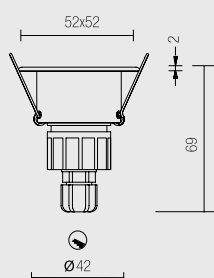

- Spring assembly.
- Choice of secondary optic.
- Power supply: 350/500mA
- Cable: cm. 50

CONNECT IN SERIES

DIMENSIONI / DIMENSIONS

L21.

L22.

ACCESSORI / ACCESSORIES

Alimentatori pag. 262-263
Drivers page 262-263