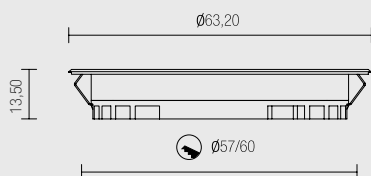

L15.

Incasso in alluminio tornito con MID-POWER LED.
Indicato come illuminazione primaria per piccoli ambienti, di complemento o per arredi.

- Installabile in ambienti interni.
- Montaggio con molla.
- Diffusione Full Light.
- Alimentazione: 12Vdc
- Cavo: cm. 150 + PLUG

COLLEGARE IN PARALLELO

Turned aluminium recessed spot with MID-POWER LED.

It is suitable as main lighting for small locations, as complement or as furnishings lighting.

- *It can be installed on indoor locations.*
- *Spring assembly.*
- *Full light diffusion.*
- *Power supply: 12Vdc*
- *Cable: cm. 150 + PLUG*

CONNECT IN PARALLEL

TICHE Q

L15Q.

Incasso in alluminio tornito con MID-POWER LED.
Indicato come illuminazione primaria per piccoli ambienti, di complemento o per arredi. Installabile in ambienti interni.

- Montaggio con molla.
- Diffusione Full Light.
- Alimentazione: 12Vdc
- Cavo: cm. 150 + PLUG

COLLEGARE IN PARALLELO

Turned aluminium recessed spot with MID-POWER LED.

It is suitable as main lighting for small locations, as complement or as furnishings lighting. It can be installed on indoor locations.

- *Spring assembly.*
- *Full light diffusion.*
- *Power supply: 12Vdc*
- *Cable: cm. 150 + PLUG*

CONNECT IN PARALLEL

DIMENSIONI / DIMENSIONS

L15.

L15Q.

ACCESSORI / ACCESSORIES

Alimentatori pag. 258
Drivers page 258

Sistema di connessione rapida pag. 271
Quick connection system page 271

CODICI BASE / BASE CODES

L15.
L15Q.

FINITURE / FINISHINGS

- ☐ 1 Bianco / White
- ☐ 2 Nero / Black
- ☐ 4 Bronzo / Bronze
- ☐ 5 Alluminio brillante / Bright aluminum
- ☐ 6 Cromo lucido / Polish chrome
- ☐ 7 Alluminio satinato / Satin aluminum
- ☐ 9 Oro lucido / Polish gold

COLORE LED / LED COLOR

- ☐ BN 4000°K
- ☐ BC 3000°K
- ☐ CC 2700°K

POTENZA / POWER

3W - 12Vdc - 324 lm

Esempio di codifica: Prodotto TICHE + Finitura alluminio + Colore 3000°K = Codice: L15.7BC